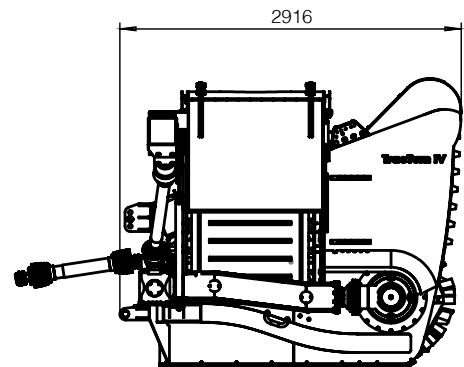

Triangle shaped piles

TracTurn piles

Joining piles

up to 2.3 m working height

easy transport

2,000 m³/h

effective sidecutter- up to 2.3 m height

Technical data

Max. working width: 3.70 m
 Max. working height: 2.30 m
 Turning quantity: 1,000 - 2,000 m³/h
 Tractor power: from 230 hp
 Turning speed: 50 - 1,000 m/h
 Weight: approx. 6,000 kg

Transport dimensions:

Width: 2.92 m
 Length: 5.70 m
 Height: 2.48 m