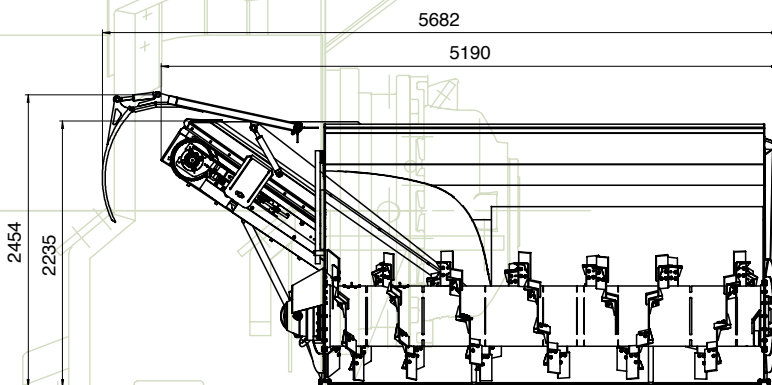

Joining piles

up to 2.3 m working height

easy transport

2,000 m<sup>3</sup>/h

effective sidecutter- up to 2.3 m height

### Technical data

Max. working width: 3.70 m  
 Max. working height: 2.30 m  
 Turning quantity: 1,000 - 2,000 m<sup>3</sup>/h  
 Tractor power: from 230 hp  
 Turning speed: 50 - 1,000 m/h  
 Weight: approx. 6,000 kg

### Transport dimensions:

Width: 2.92 m  
 Length: 5.70 m  
 Height: 2.48 m

All information is subject to change without notice. Printing errors reserved.