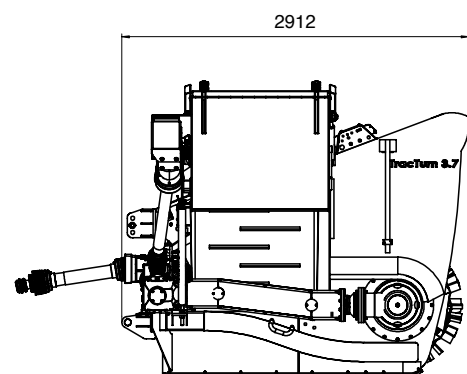

Joining piles

up to 2.3 m working height

easy transport

2,000 m<sup>3</sup>/h

effective sidecutter- up to 2.3 m height

### Technical data

Max. working width: 3.70 m  
 Max. working height: 2.30 m  
 Turning quantity: 1,000 - 2,000 m<sup>3</sup>/h  
 Tractor power: from 230 hp  
 Turning speed: 50 - 1,000 m/h  
 Weight: approx. 6,000 kg

### Transport dimensions:

Width: 2.92 m  
 Length: 5.70 m  
 Height: 2.48 m

All information is subject to change without notice. Printing errors reserved.