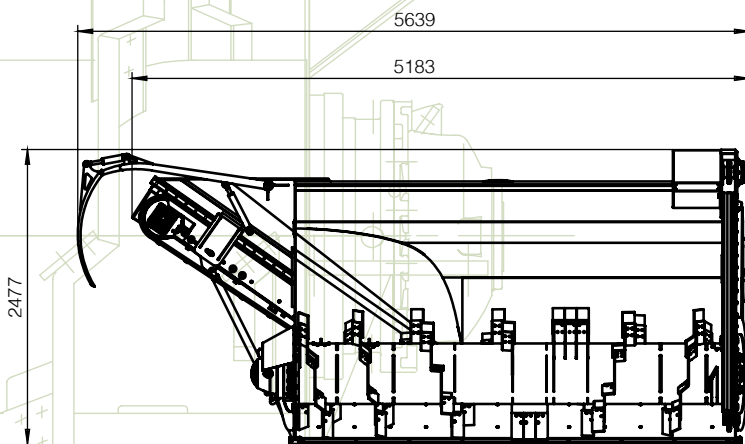

Triangle shaped piles

TracTurn piles

Joining piles

up to 2.3 m working height

easy transport

2,000 m³/h

effective sidecutter- up to 2.3 m height

Technical data

Max. working width: 3.70 m
 Max. working height: 2.30 m
 Turning quantity: 1,000 - 2,000 m³/h
 Tractor power: from 230 hp
 Turning speed: 50 - 1,000 m/h
 Weight: approx. 6,000 kg

Transport dimensions:

Width: 2.92 m
 Length: 5.70 m
 Height: 2.48 m